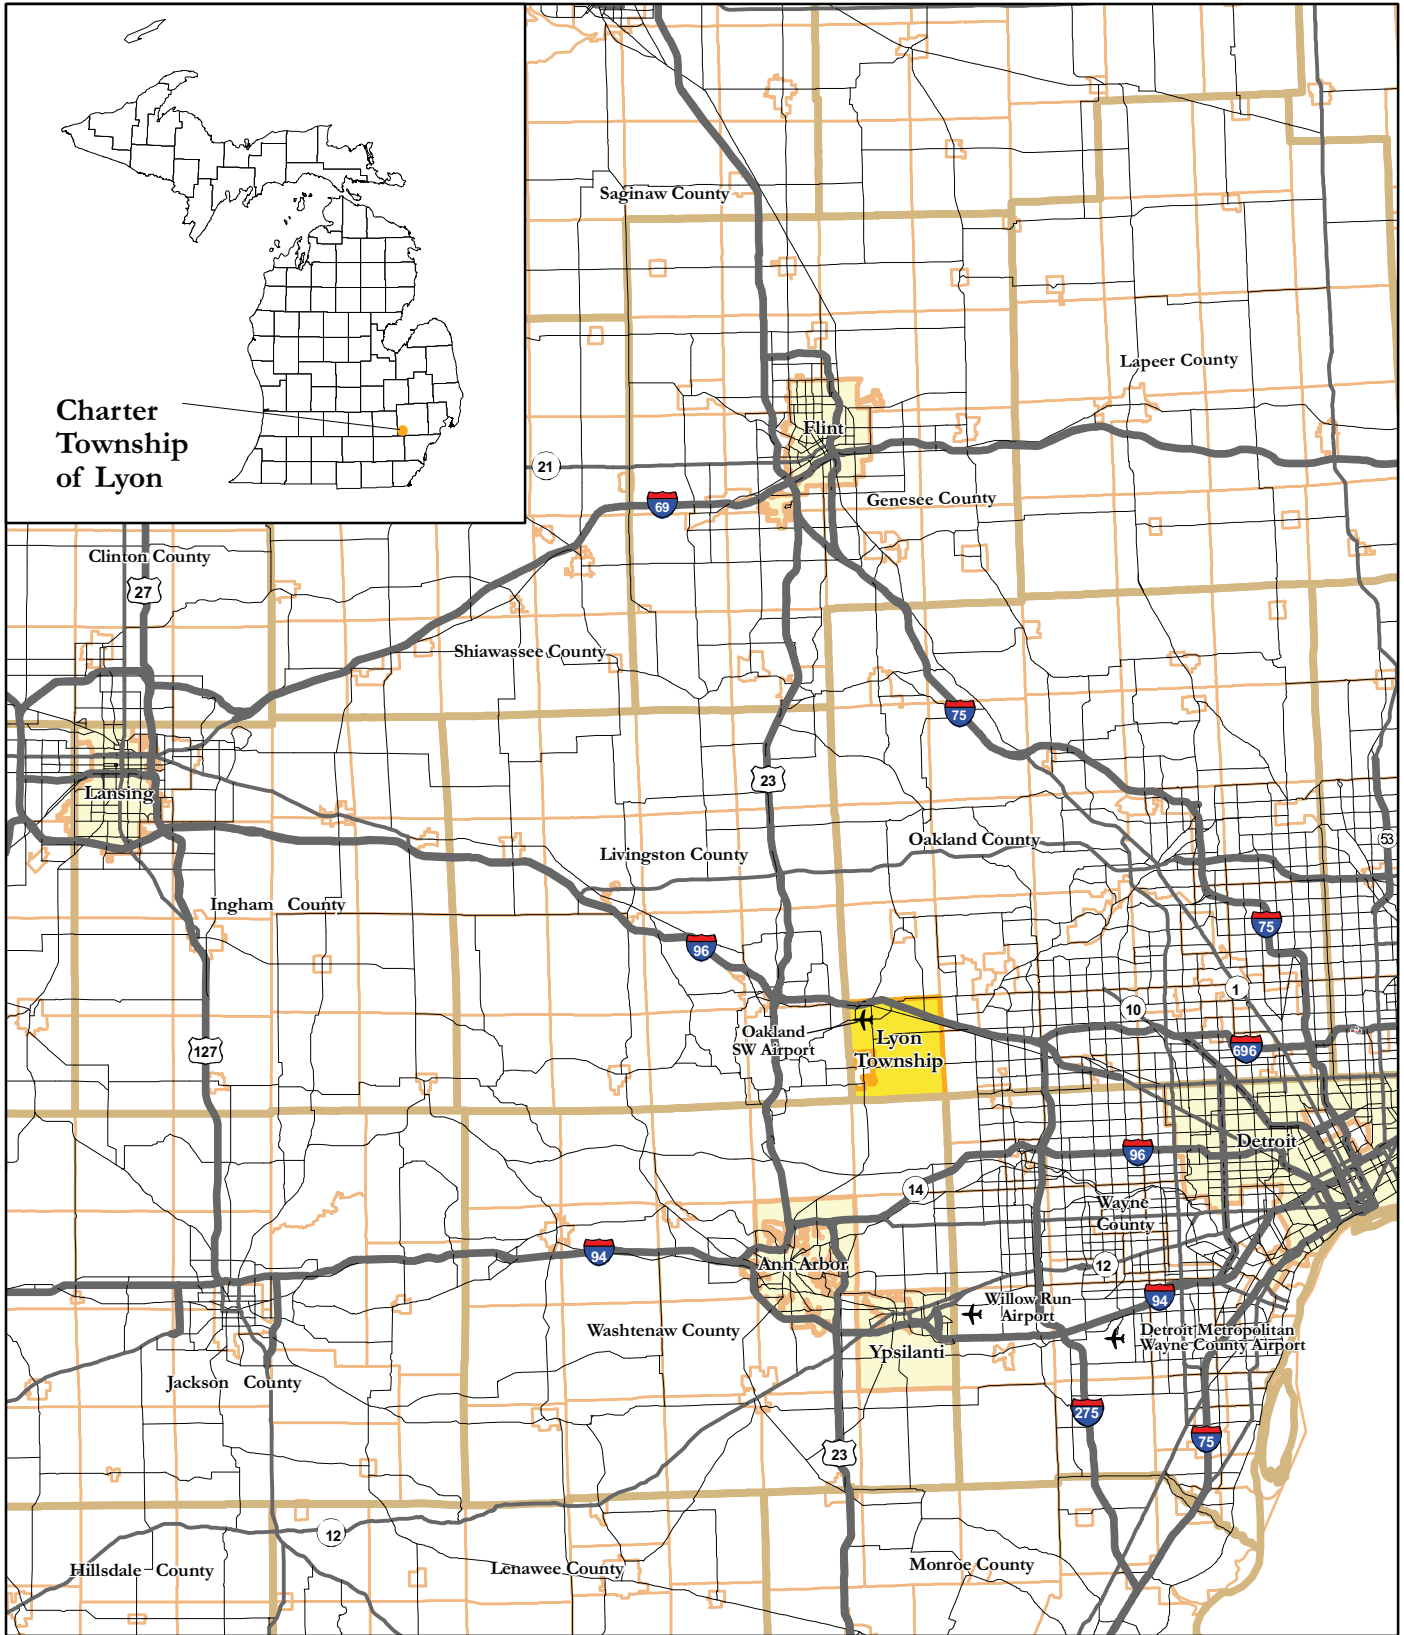

Print date: 1/11/2011 E:\Projects\Oakland\lyontwp\GIS Maps\maps\regional\Location2.mxd

Regional Location

Charter Township of Lyon
Oakland County, Michigan

Approximate Travel Time from New Hudson to:

Ann Arbor	30 minutes
Detroit	50 minutes
Lansing	55 minutes
Detroit Metropolitan Wayne County Airport	40 minutes

Data Source: Michigan Geographic Framework,
Michigan Center for Geographic Information, Version 6a.

McKenna
ASSOCIATES
INCORPORATED

7/17/08